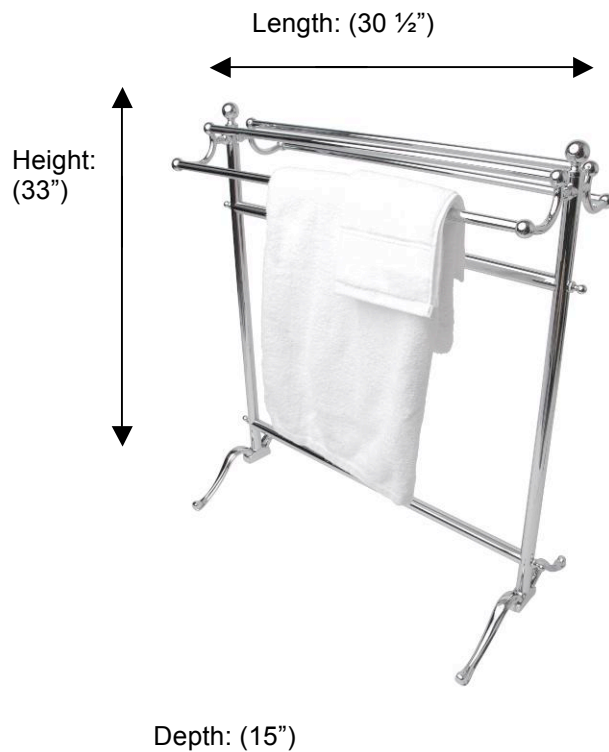

## 53515 Floor Free Standing Double Towel Holder

**Description:**

Floor free standing double towel holder, traditional

**Finishes:**

-  CR – Chrome
-  PV – Polished Brass
-  UB – Unlacquered Brass
-  MB – Matte Black
-  NI – Polished Nickel
-  ES – Satin Nickel
-  GD – Gold

**Material:**

Brass

Country of Origin:

Portugal

All Dimensions are approximate